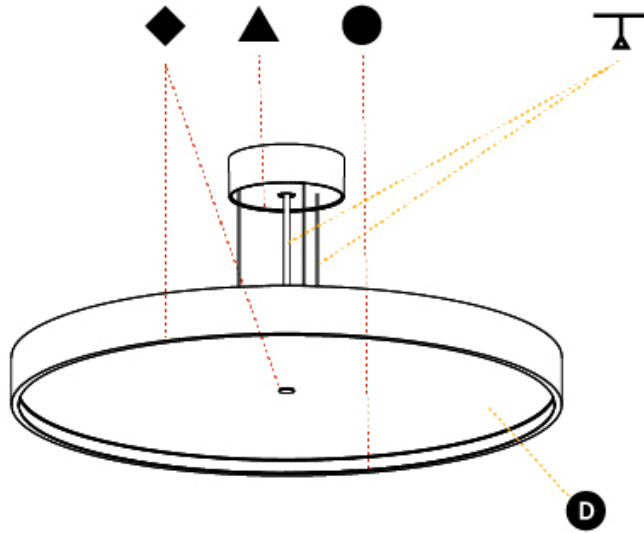

SIGN DIVA KORONA SUSPENSION

A300013-

PROJECT _____

TYPE _____

SPECIFIER _____

QUANTITY _____

DATE _____

A