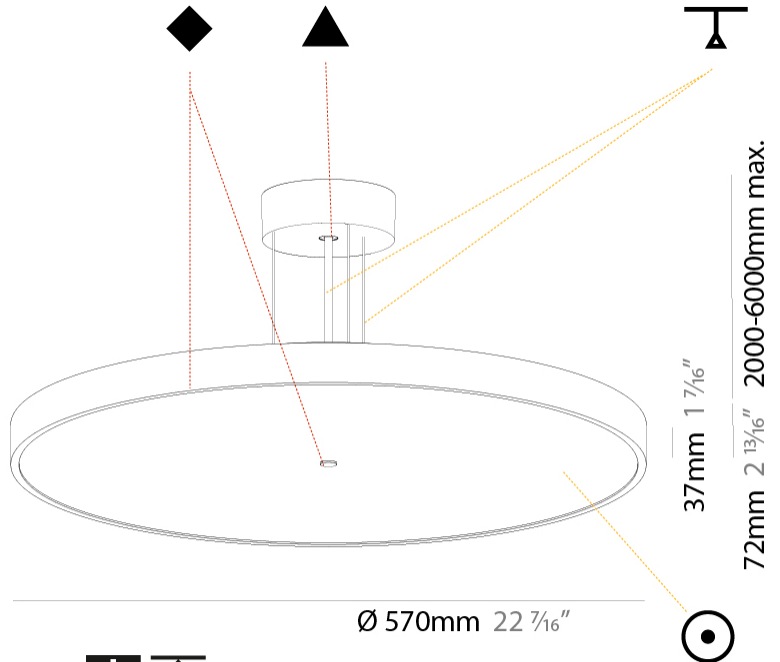

GENERAL

Series: Sign Diva
Subseries: Sign Diva
Brand: Prolicht
Division: Architectural
Mounting Type: Suspension
Mounting Location: Ceiling
Subcategory: Pendant

PHYSICAL

Shape: Round
Diameter (mm): 570
Diameter (in): 22 7/16
Height (mm): 72
Height (in): 2 13/16
Max. Overall Height (mm): 6072
Max. Overall Height (in): 239 1/16
Light Distribution: Direct
Weight (kg): 7.802
Weight (lbs): 17.2
Diffuser: PMMA - Opal / Micro-Prism / Sparkling Secret / Vintage Industrial with Shine Ring
Fixture Finish: SSR / BKV / CWI / CRY / HAB / UFT / ITA / RUA / FTG / MYG / LOD / PUS / FRO / FUP / KIA / POP / BLS / SPG / MEY / GOH / GUM / CHC / COM / ABZ / JAG / OBR / MOS / ROR
Fixture Material: Extruded Aluminum / Steel
Cable Details: 2000mm or 6000mm Transparent Cable

ELECTRICAL

Lamp Type: LED (Zhaga Standard)
Input Wattage (W): 58.3
Total Output Wattage (W): 53
Dimming: Tri-Mode (Non-Dimming and Phase Dimming (120Vac only) and 0-10V Dimming)
Driver Included: Yes
Driver Location: Integrated
Driver Type: Constant Current - Universal
Driver Class: Class 2
Input Voltage (V): 120 - 277
Constant Current (MA): 350

LED

Color Temperature (°K): 2700 / 3000 / 3500 / 4000
Max. Delivered Lumen (lm): 5060 / 6120 / 6233 / 6360
CRI: >90 CRI
Lamp Life (hrs): 50000

OPTICAL

RATINGS AND CERTIFICATIONS

Certified By: Certified for North American Standards
IP rating: IP20